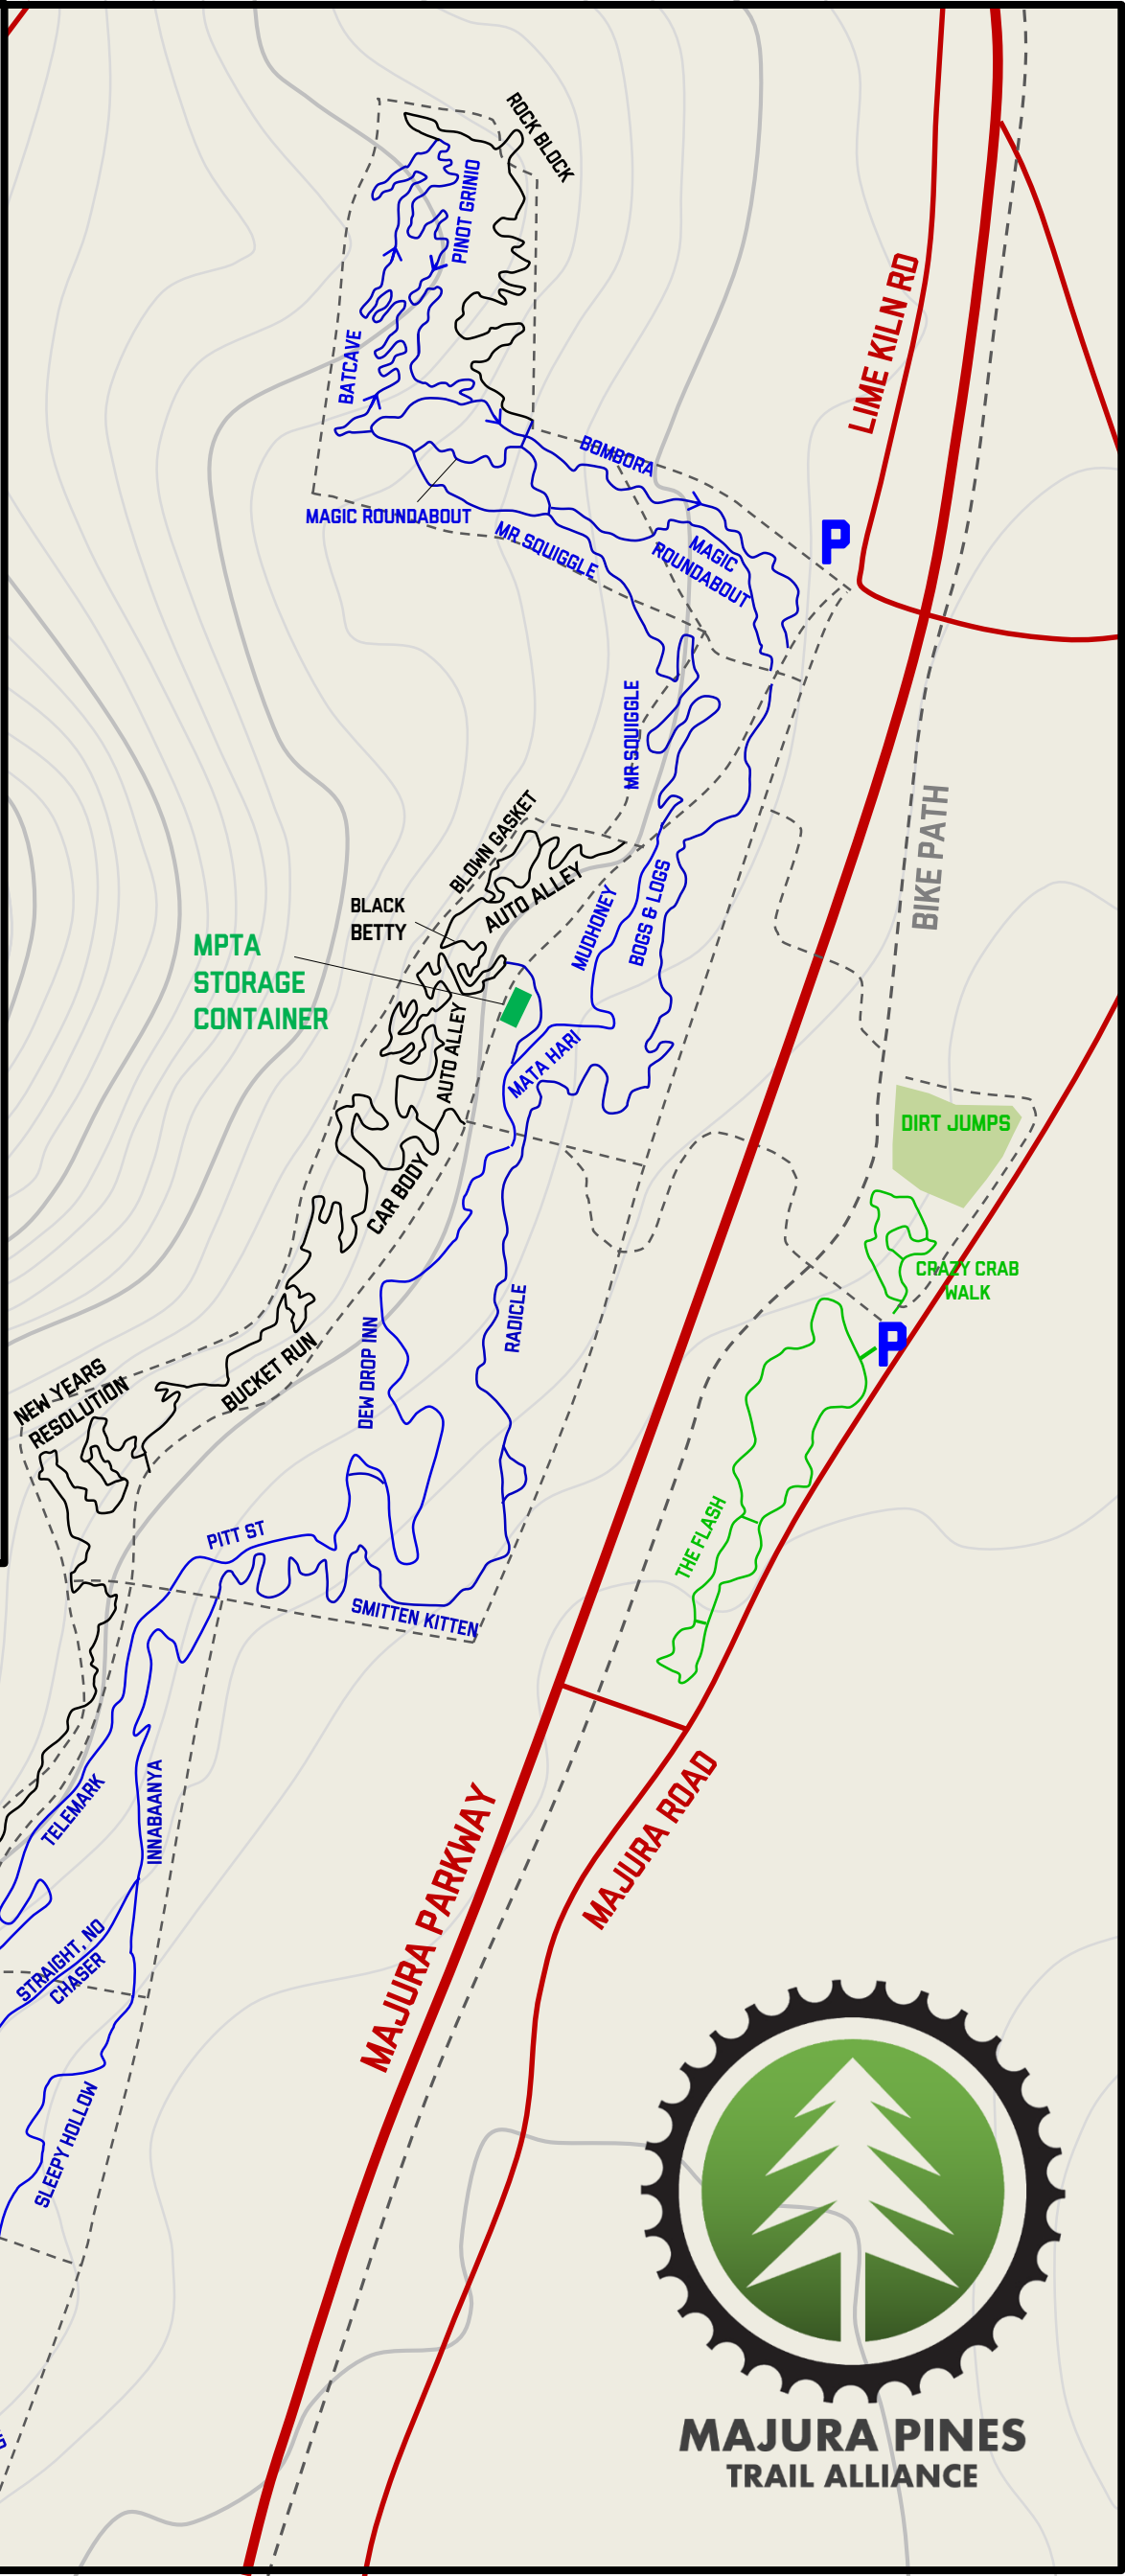

MAJURA PINES

THESE TRAILS ARE MANAGED AND MAINTAINED BY THE VOLUNTEER GROUP MAJURA PINES TRAIL ALLIANCE.

VOLUNTEER TRAIL BUILDING DAYS ARE HELD REGULARLY. HELP IS ALWAYS WELCOME.

TO STAY UP TO DATE WITH ALL THE LATEST TRAIL NEWS AND BUILD DAYS:

MAJURAPINES.ORG
FACEBOOK.COM/MAJURAPINES
MAJURAPINESTRAILS@GMAIL.COM

KEY

-  EASY
-  MORE DIFFICULT
-  VERY DIFFICULT
-  OTHER TRACK
-  SEALED ROAD
-  PARKING

VERSION 2.0 AUGUST 2017

MAJURA PINES
TRAIL ALLIANCE